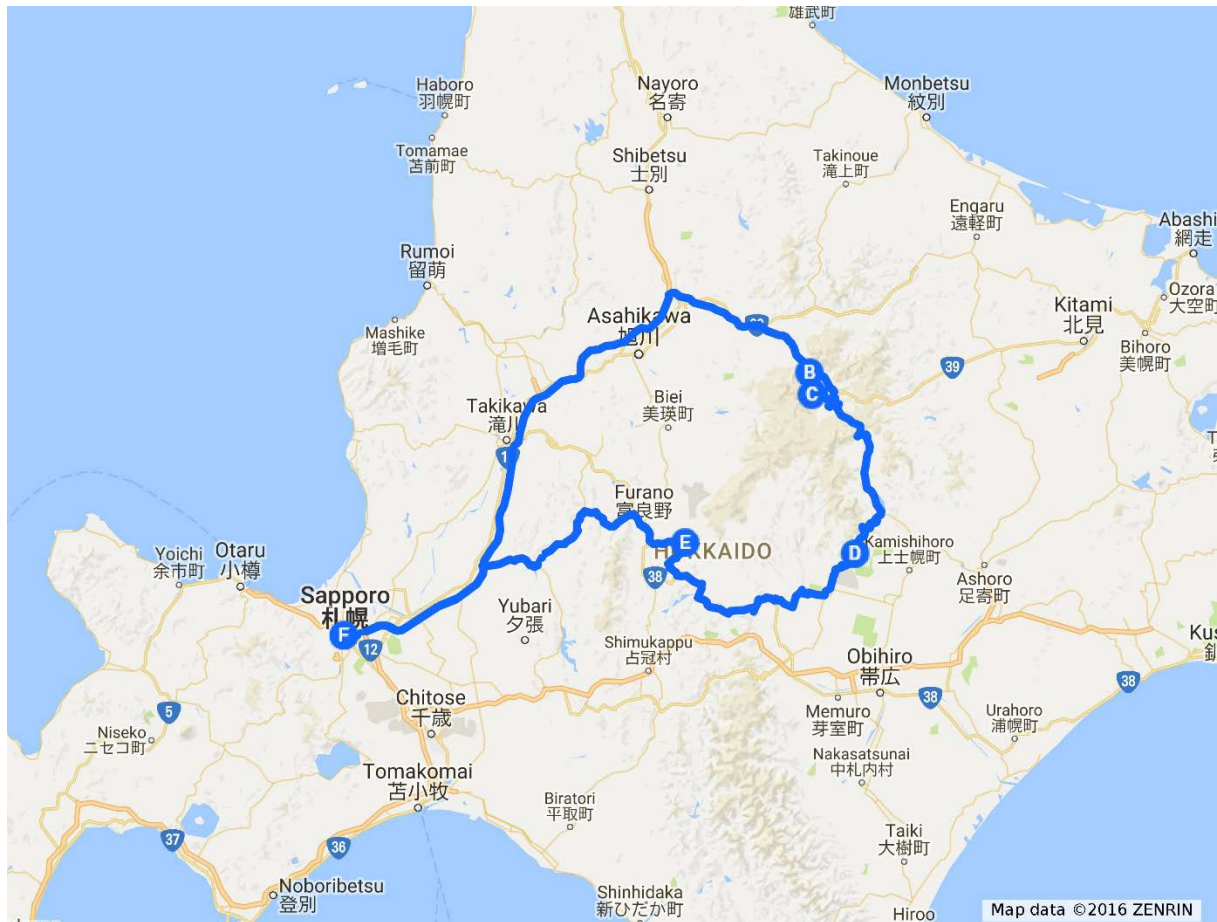

Tour Map

September 25 (Sunday)

- Sapporo Station (F)
- Mt. Muka and Soukkyo (B)

September 26 (Monday)

- Ginsendai (C)
- Lake Shikaribetsu (D)

September 27 (Tuesday)

- The University of Tokyo Hokkaido Forest (E)

September 28 (Wednesday)

- The University of Tokyo Hokkaido Forest (E)
- Sapporo Station (F)