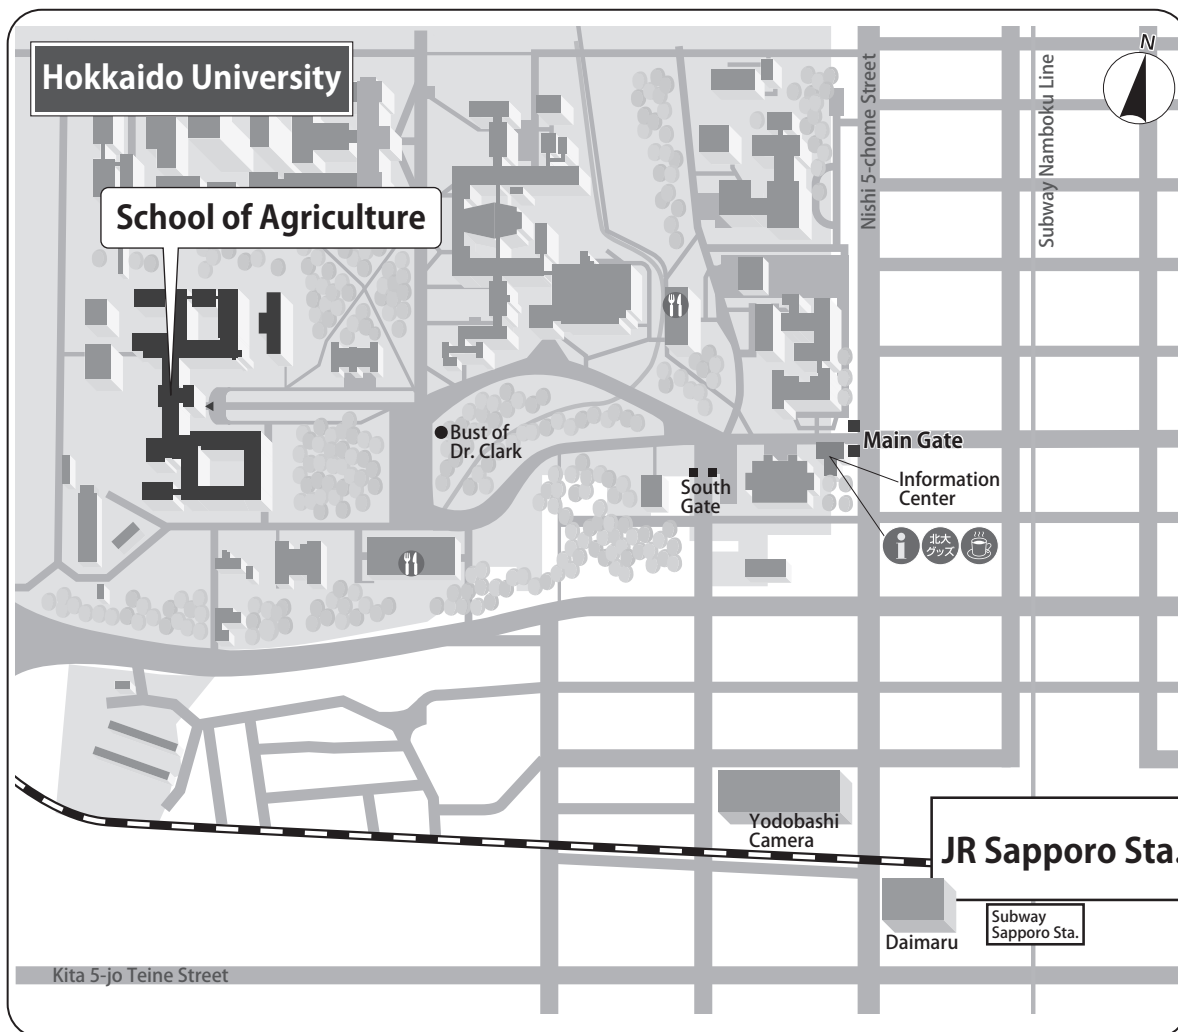

Access Map

■ New Chitose Airport – Sapporo by Rapid Airport Express. 15-min. intervals (※) 36 min. (fastest)

※ The departure frequency varies by time of day. Inquire at JR New Chitose Airport Sta. or JR Sapporo Sta.

Floor Map